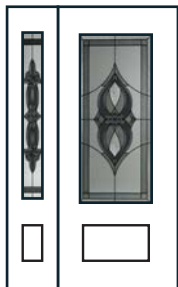

## Technical

Glass size available in: 22x36", 22x48" and 22x64".  
Overall thickness: 1". Triple glazed unit. 3mm tempered glass. Argon gas inside.

Privacy Rating : 9/10

22 x 36"  
8 x 36"

22 x 48"  
8 x 48"