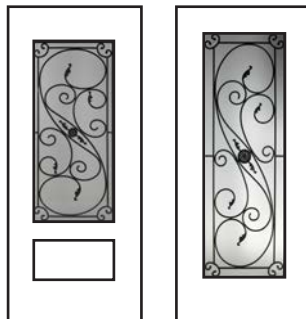

Addison

Technical

Glass size available in: 22x46" and 22x64". Overall thickness: 1". Double glazed unit. 3mm tempered glass. Argon gas inside.

Privacy Rating : 10/10

22 x 46"

22 x 64"