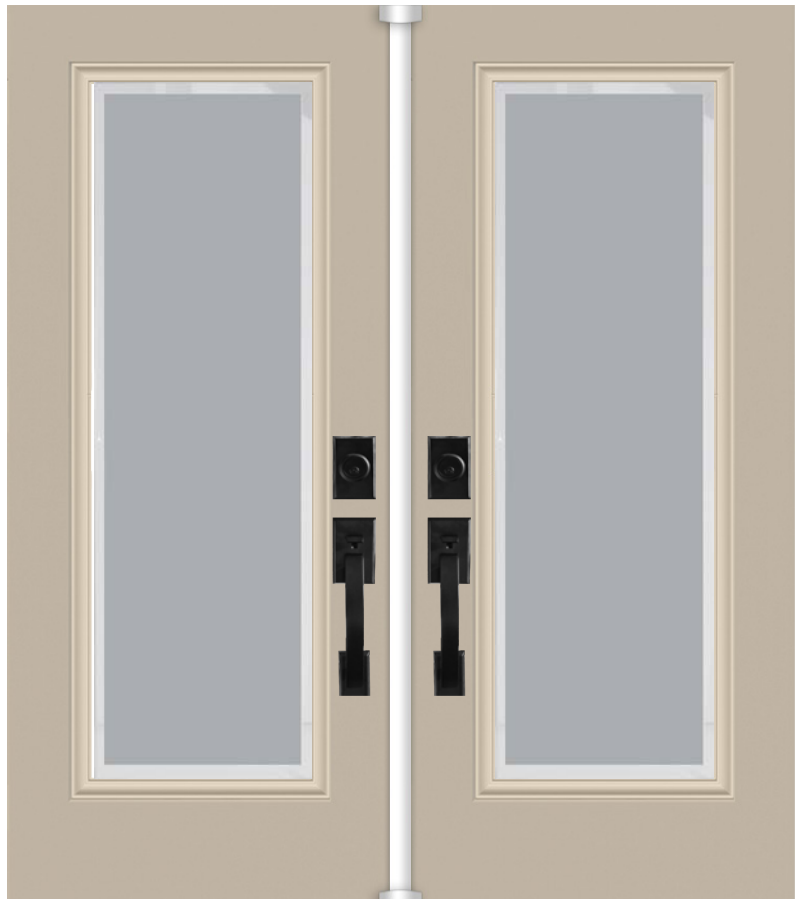

Plain

Technical

Glass size available in: 22x36", 22x48" and 22x64".
Overall thickness: 1". Double glazed unit. 3mm tempered glass. Argon gas inside.

Privacy Rating : 10/10

34

Acid Bevel

Technical

Glass size available in: 22x36", 22x48" and 22x64".
Overall thickness: 1". 1" Clear edge. Triple glazed unit. 3mm tempered glass. Argon gas inside.

Privacy Rating : 8/10