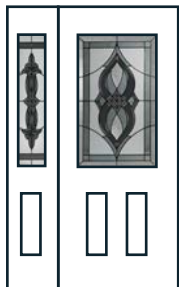

Panatella

Technical

Glass size available in: 22x36", 22x48" and 22x64".
Overall thickness: 1". Triple glazed unit. 3mm tempered glass. Argon gas inside.

Privacy Rating : 9/10

22 x 36"
8 x 36"