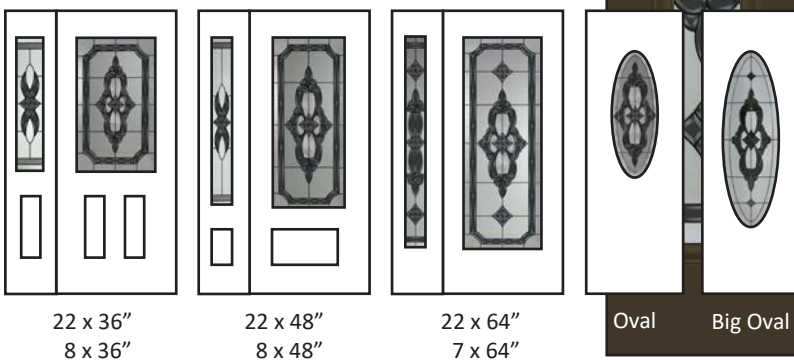

Falshire

Technical

Glass size available in: 22x36", 22x48" and 22x64".
Overall thickness: 1". Triple glazed unit. 3mm
tempered glass. Argon gas inside.

Privacy Rating : 9/10