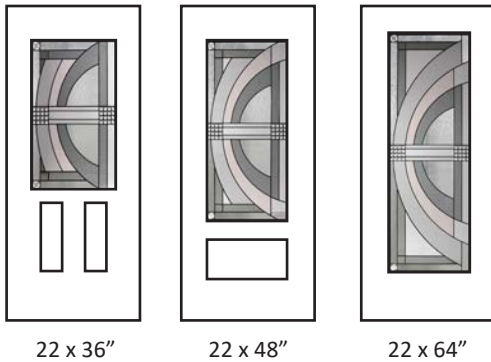

Imperial

Technical

Glass size available in: 22x36", 22x48" and 22x64".
Overall thickness: 1". Triple glazed unit. 3mm tempered glass. Argon gas inside.

Privacy Rating : 9/10