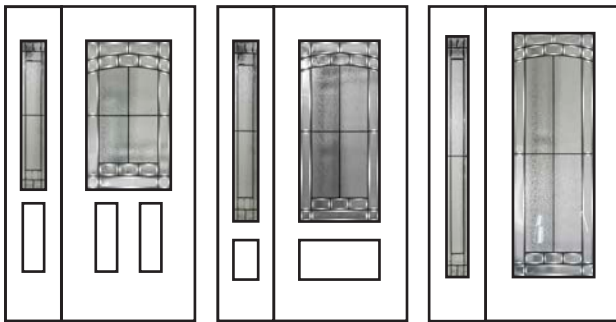

Prescott

Technical

Glass size available in: 22x36", 22x48" and 22x64".
Overall thickness: 1". Triple glazed unit. 3mm
tempered glass. Argon gas inside.

Privacy Rating : 8/10

22 x 36"
8 x 36"

22 x 48"
8 x 48"

22 x 64"
7 x 64"