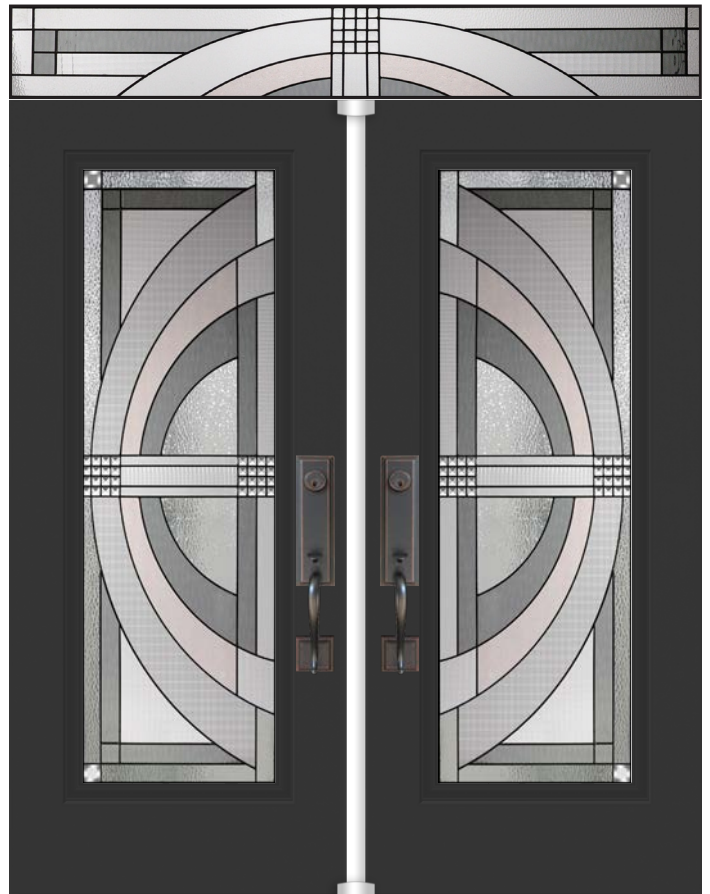

Imperial

Technical

Glass size available in: 22x36", 22x48" and 22x64".
Overall thickness: 1". Triple glazed unit. 3mm tempered glass. Argon gas inside.

Privacy Rating : 9/10