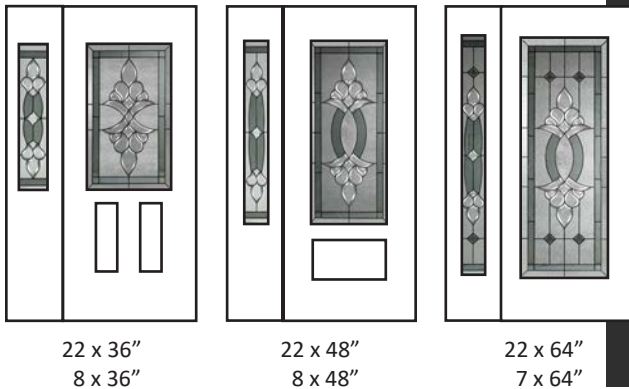

Ashbury

Technical

Glass size available in: 22x36", 22x48" and 22x64". Overall thickness: 1". Triple glazed unit. 3mm tempered glass. Argon gas inside.

Privacy Rating : 8/10