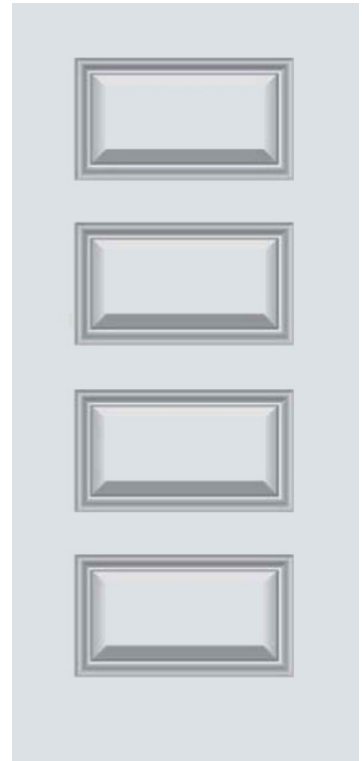

Door Code: Latina
Available in 32, 34, 36