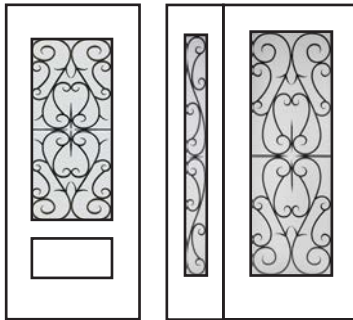

Arabia

Technical

Glass size available in: 22x48" and 22x64". Overall thickness: 1". Double glazed unit. 3mm tempered glass. Argon gas inside.

Privacy Rating : 10/10

22 x 46"

22 x 64"
7 x 64"