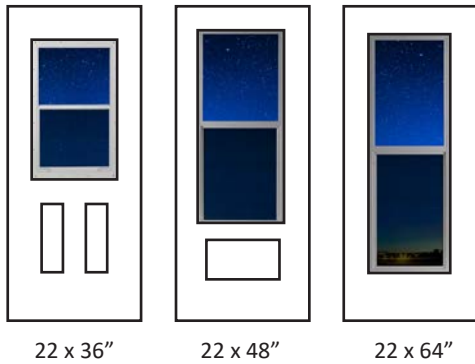

Vented Unit

Technical

Glass size available in: 22x36", 22x48" and 22x64".
Overall thickness: 1". White blinds. Double glazed unit. 3mm tempered glass. Argon gas inside.

Privacy Rating : 10/10