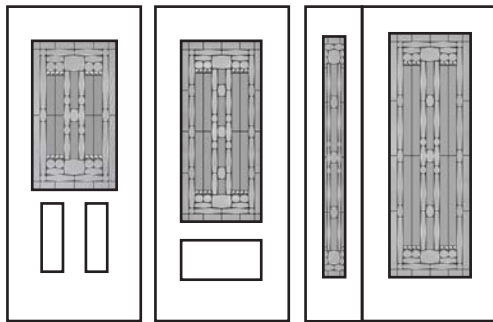

Waterfall

Technical

Glass size available in: 22x36", 22x48" and 22x64".
Overall thickness: 1". Triple glazed unit. 3mm tempered glass. Argon gas inside.

Privacy Rating : 9/10

22 x 36"

22 x 48"

22 x 64"
7 x 64"