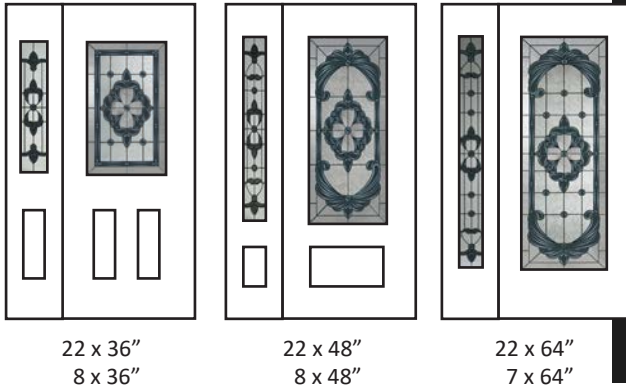

Elmseross

Technical

Glass size available in: 22x36", 22x48" and 22x64".
Overall thickness: 1". Triple glazed unit. 3mm
tempered glass. Argon gas inside.

Privacy Rating : 8/10