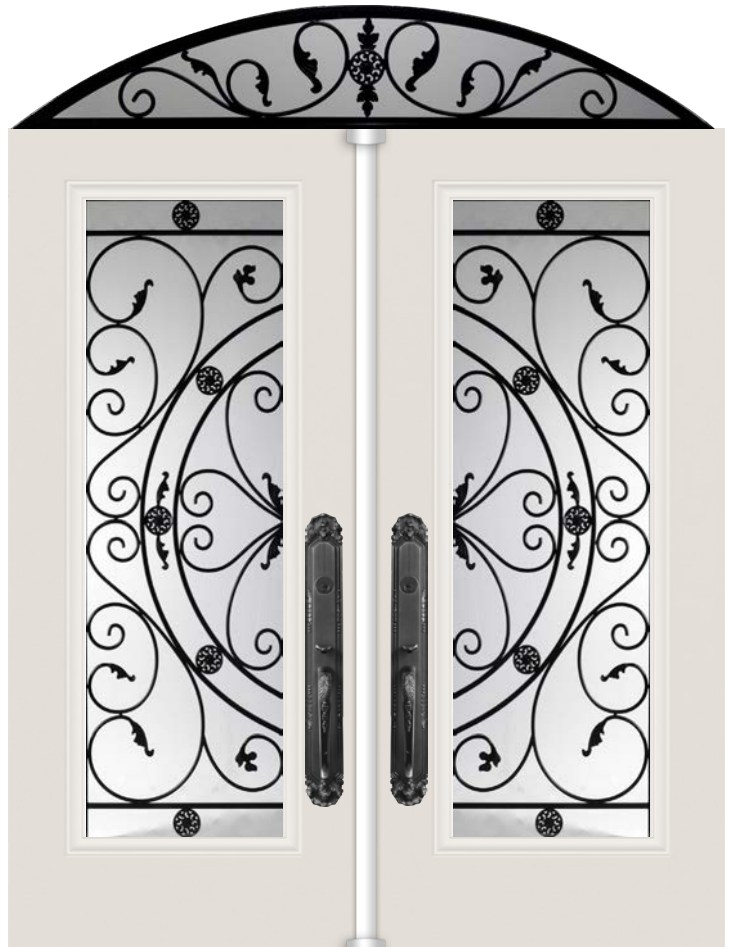

## Technical

Glass size available in: 22x48", 20x64", 22x64" and 22x80". Overall thickness: 1". Double glazed unit. 3mm tempered glass. Argon gas inside.

Privacy Rating : 10/10

22 x 48"

20 x 64"

22 x 64"

22 x 80"