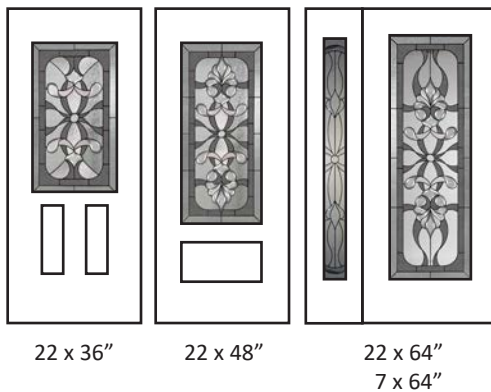

Royale

Technical

Glass size available in: 22x36", 22x48" and 22x64".
Overall thickness: 1". Triple glazed unit. 3mm tempered glass. Argon gas inside.

Privacy Rating : 8/10