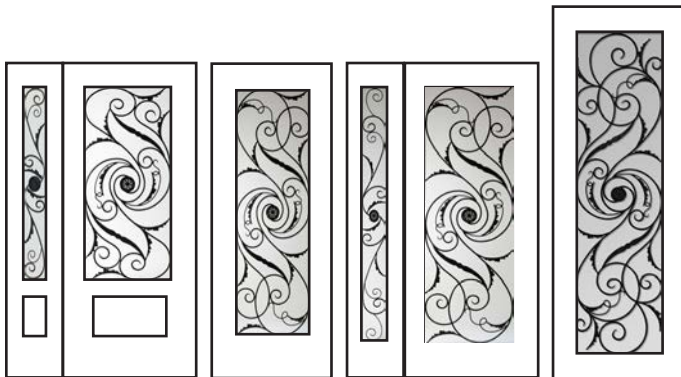

22 x 48"
8 x 48"

20 x 64"

22 x 64"
7 x 64"

22 x 80"

Rosaline

Technical

Glass size available in: 22x48", 20x64", 22x64" and 22x80". Overall thickness: 1". Double glazed unit. 3mm tempered glass. Argon gas inside.

Privacy Rating : 10/10