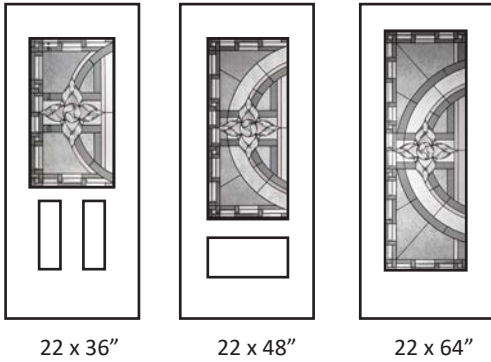

Anabelle

Technical

Glass size available in: 22x36", 22x48" and 22x64". Overall thickness: 1". Triple glazed unit. 3mm tempered glass. Argon gas inside.

Privacy Rating : 8/10