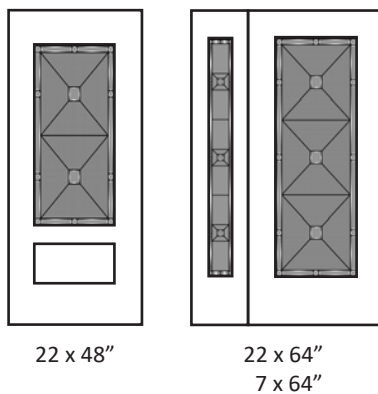

Lakefront

Technical

Glass size available in: 22x48" and 22x64". Overall thickness: 1". Triple glazed unit. 3mm tempered glass. Argon gas inside.

Privacy Rating : 9/10