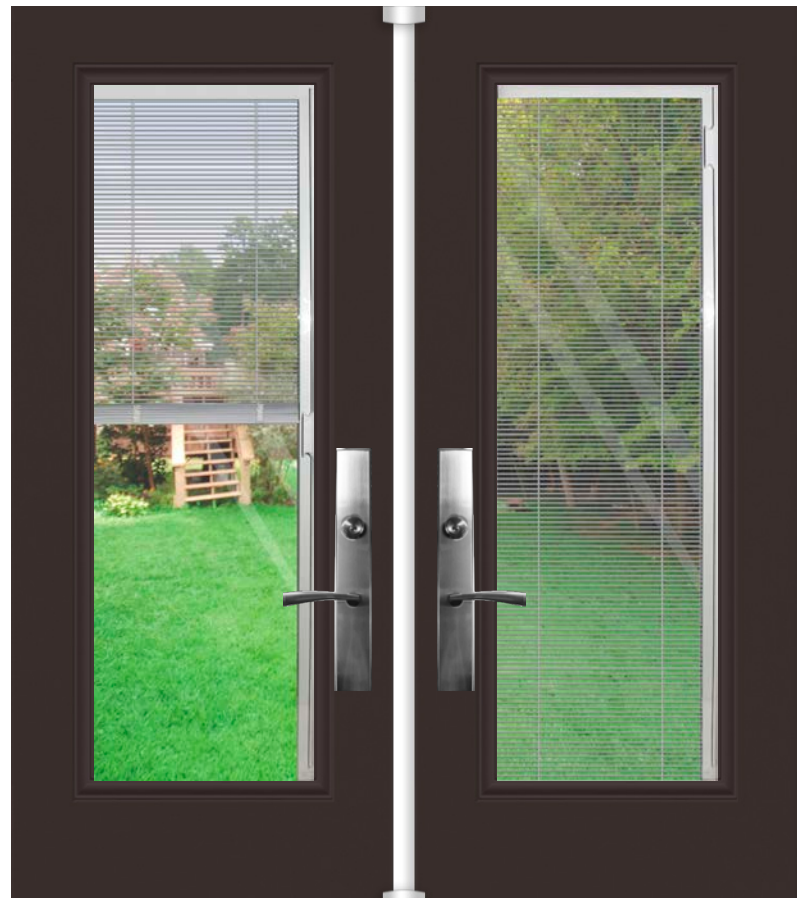

Miniblinds

Technical

Glass size available in: 22x36", 22x48" and 22x64".
Overall thickness: 1". White blinds. Double glazed unit. 3mm tempered glass. Argon gas inside.

Privacy Rating : 10/10