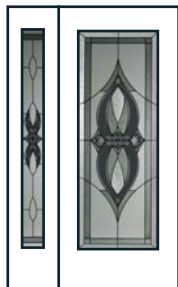

## Technical

Glass size available in: 22x36", 22x48" and 22x64".  
Overall thickness: 1". Triple glazed unit. 3mm tempered glass. Argon gas inside.

Privacy Rating : 9/10

22 x 36"  
8 x 36"

22 x 48"  
8 x 48"