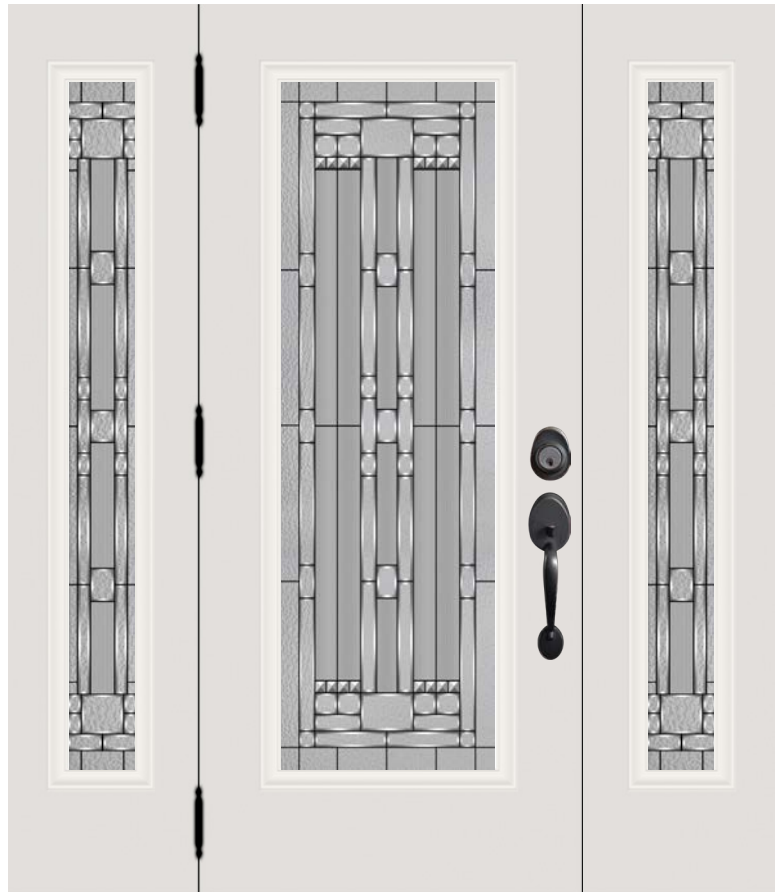

## Technical

Glass size available in: 22x36", 22x48" and 22x64".  
 Overall thickness: 1". Triple glazed unit. 3mm tempered glass. Argon gas inside.

Privacy Rating : 9/10

22 x 36"

22 x 48"

22 x 64"  
7 x 64"