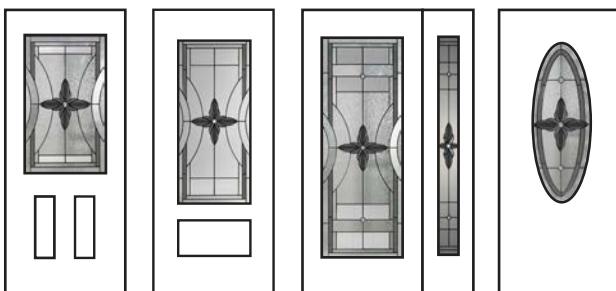

22 x 48"

22 x 64"
7 x 64"

Oval

Big Oval

Pristine

Technical

Glass size available in: 22x36", 22x48" and 22x64".
Overall thickness: 1". Triple glazed unit. 3mm
tempered glass. Argon gas inside.

Privacy Rating : 8/10

22 x 36"
8 x 36"