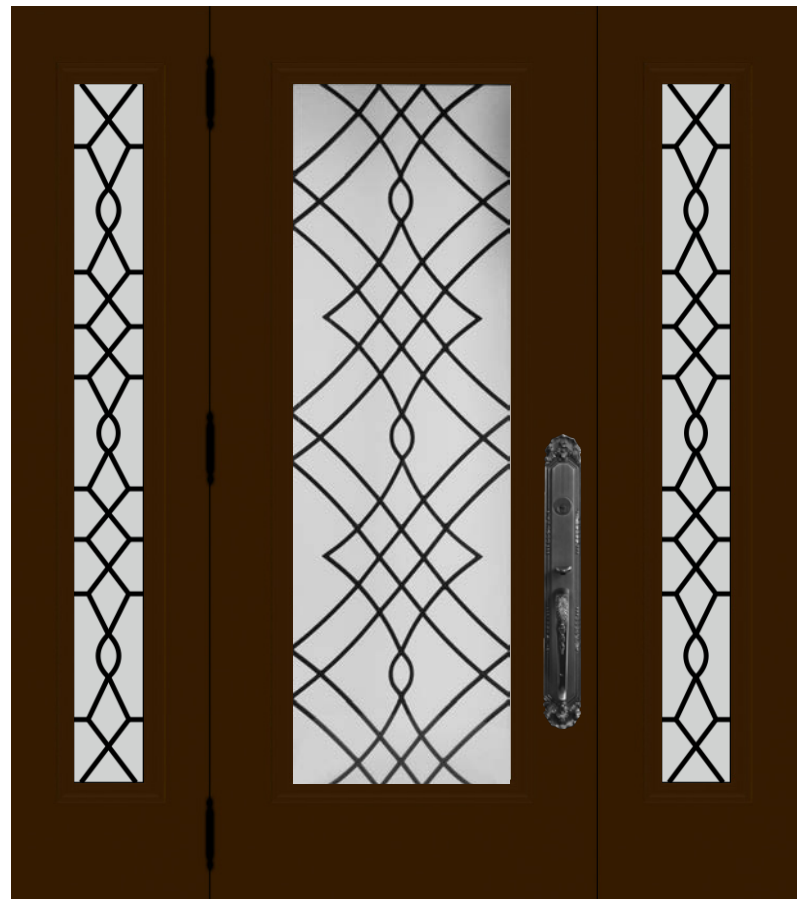

## Technical

Glass size available in: 22x48" and 22x64". Overall thickness: 1". Double glazed unit. 3mm tempered glass. Argon gas inside.

Privacy Rating : 10/10

22 x 46"

22 x 64"  
7 x 64"