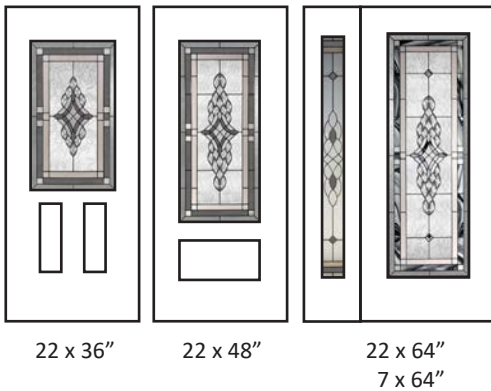

Rosetta

Technical

Glass size available in: 22x36", 22x48" and 22x64".
Overall thickness: 1". Triple glazed unit. 3mm tempered glass. Argon gas inside.

Privacy Rating : 8/10