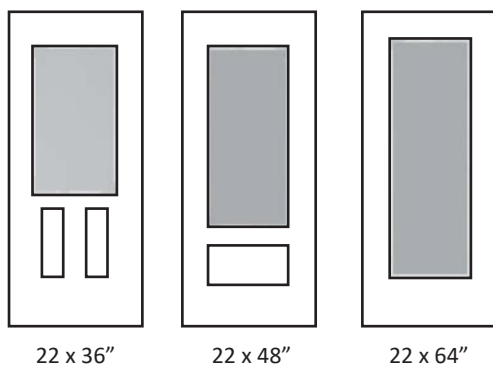

Acid Bevel

Technical

Glass size available in: 22x36", 22x48" and 22x64".
Overall thickness: 1". 1" Clear edge. Triple glazed unit. 3mm tempered glass. Argon gas inside.

Privacy Rating : 8/10

22 x 36"

22 x 48"

22 x 64"