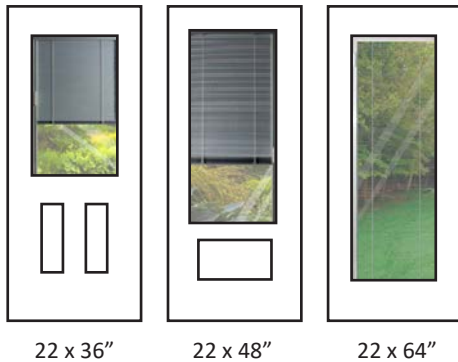

Miniblinds

Technical

Glass size available in: 22x36", 22x48" and 22x64".
Overall thickness: 1". White blinds. Double glazed unit. 3mm tempered glass. Argon gas inside.

Privacy Rating : 10/10